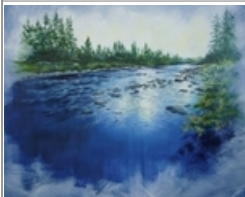

Oil Paintings, Lapland, Sweden

Polarlight

40 x 50 cm

380,-

"Backlight" , Makaure, Mellanström

40 x 50 cm

380,-

"Last glimps of Light", Olsbäcken, Sorsele

40 x 50 cm

380,-

"Sunlight dance on River", Laisälven, Sorsele

40 x 50 cm

380,-

"Beautiful Power", Moskosel

40 x 50 cm

380,-